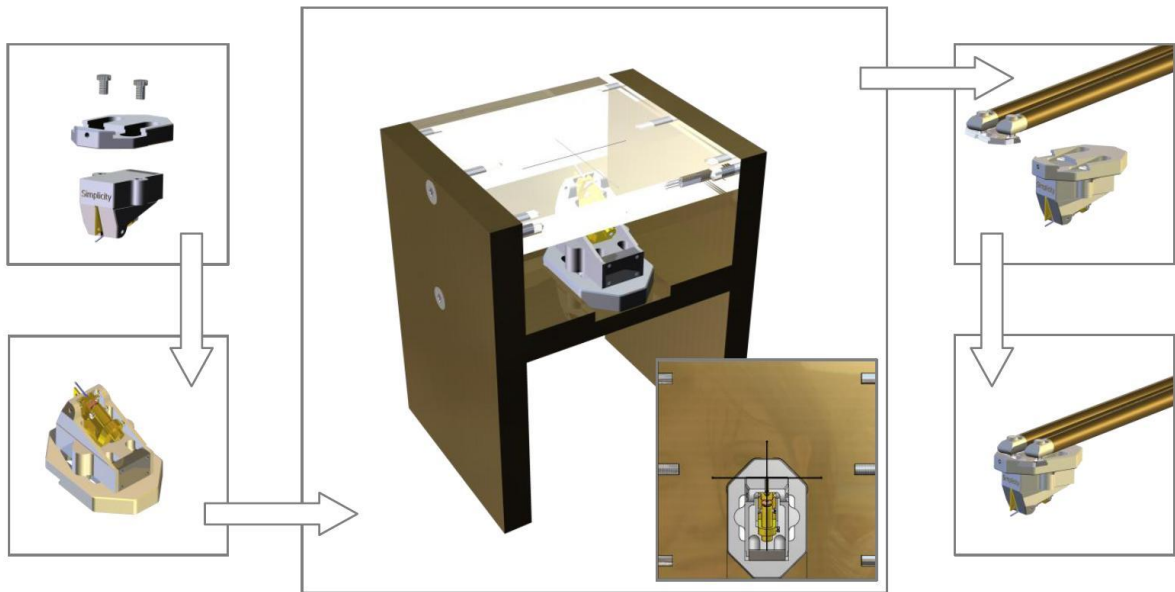

Datasheet Simplicity

Thales Tonarm

Simplicity - tangential pivoted tonearm

- finest ruby bearing, six jewels
- optimized Burne-Jones-geometry, theoretical tracking error: $\pm 0.008^\circ$
- hard-chrome plated cardanic bearings
- aluminium arms, bronze anodized finish
- removable headshell for easy installation of cartridge
- effective length: 9 inches
- effective tonearm mass: 19g